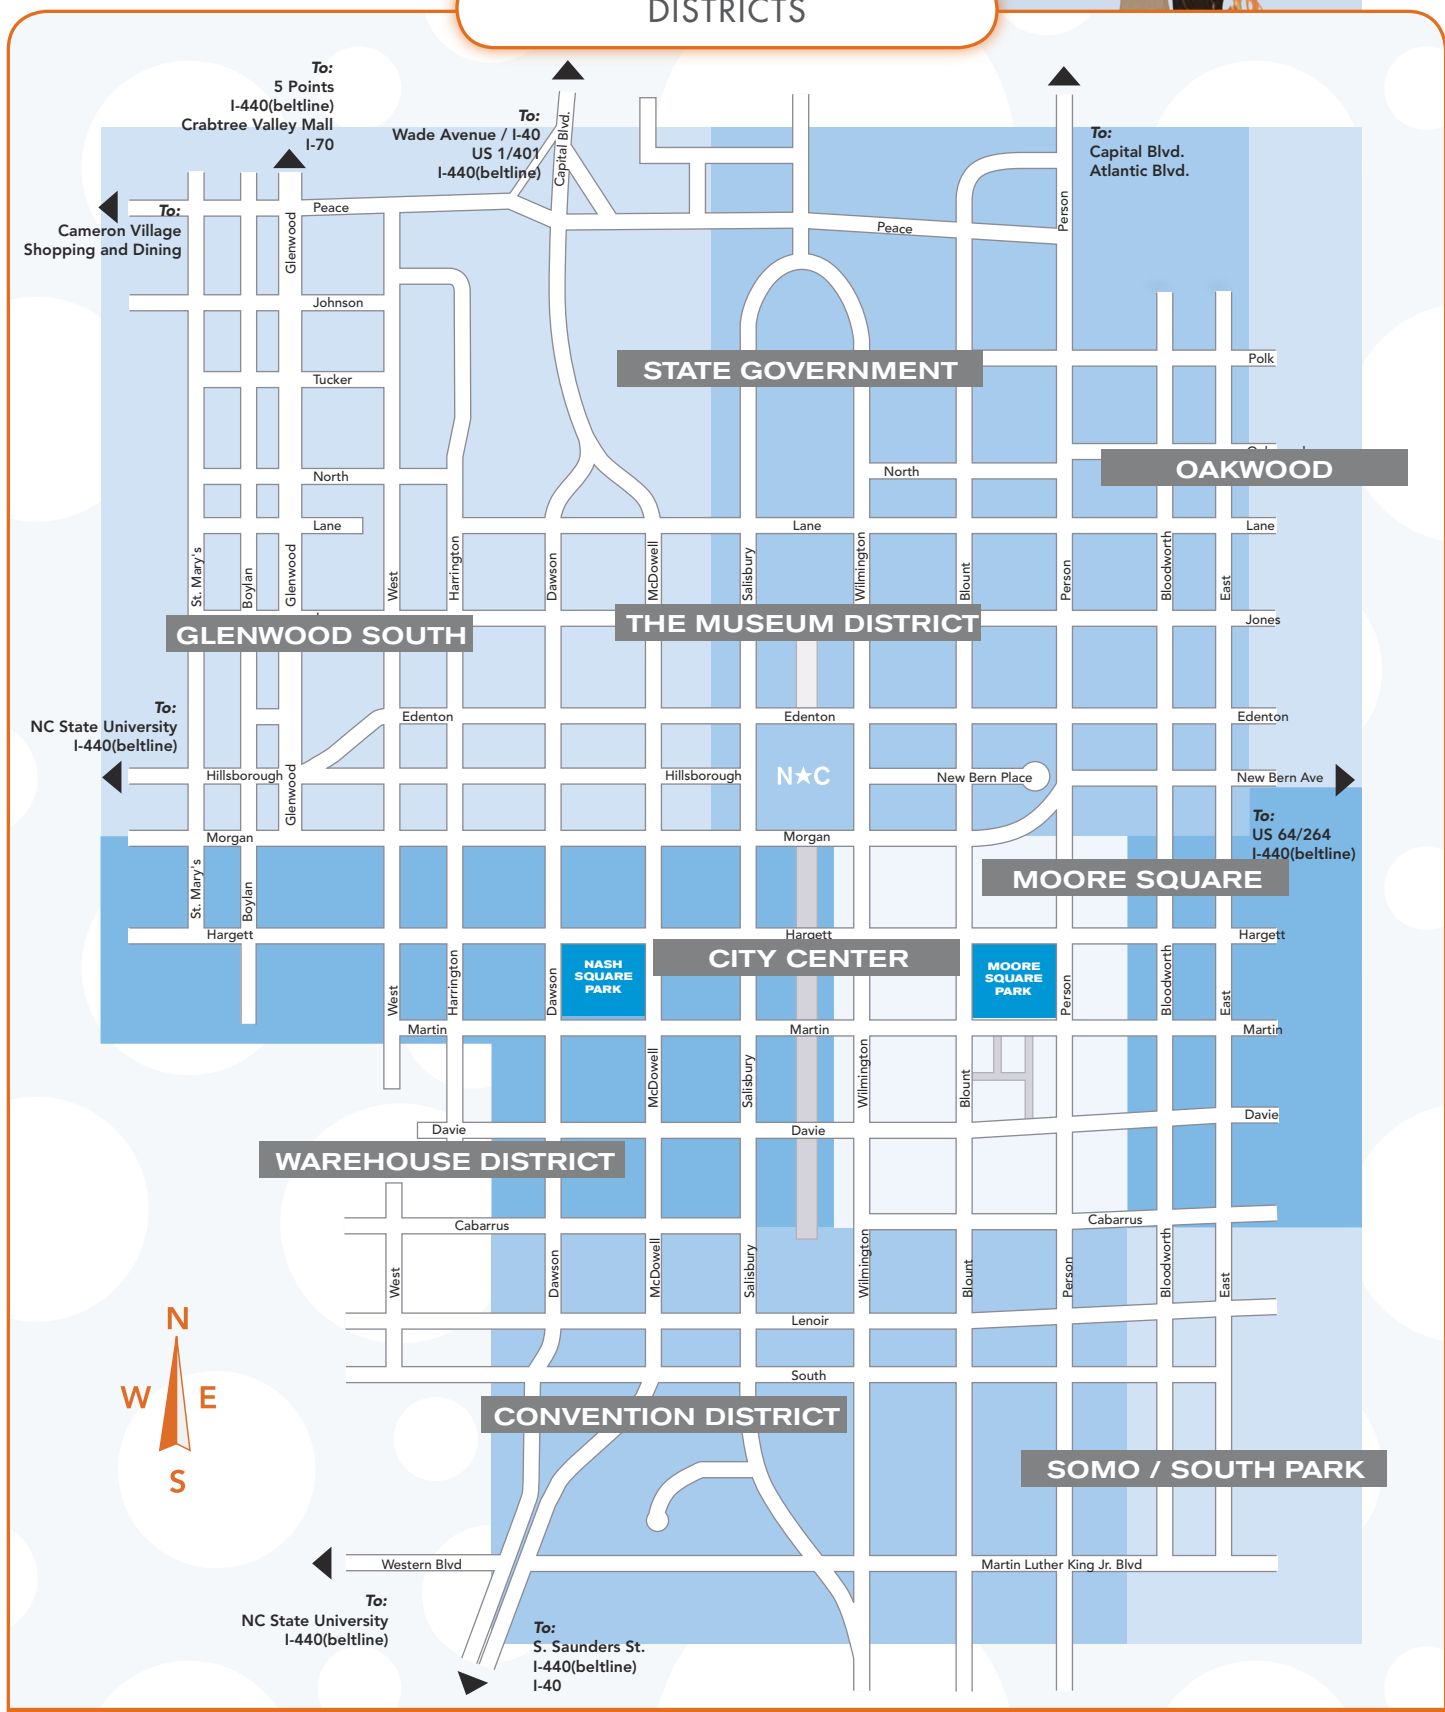

Downtown Raleigh

LIVE WORK PLAY®

DISTRICTS

For more information call Ann-Cabell Baum Andersen at (919)828-0077 or email anncabell@anncabell.com